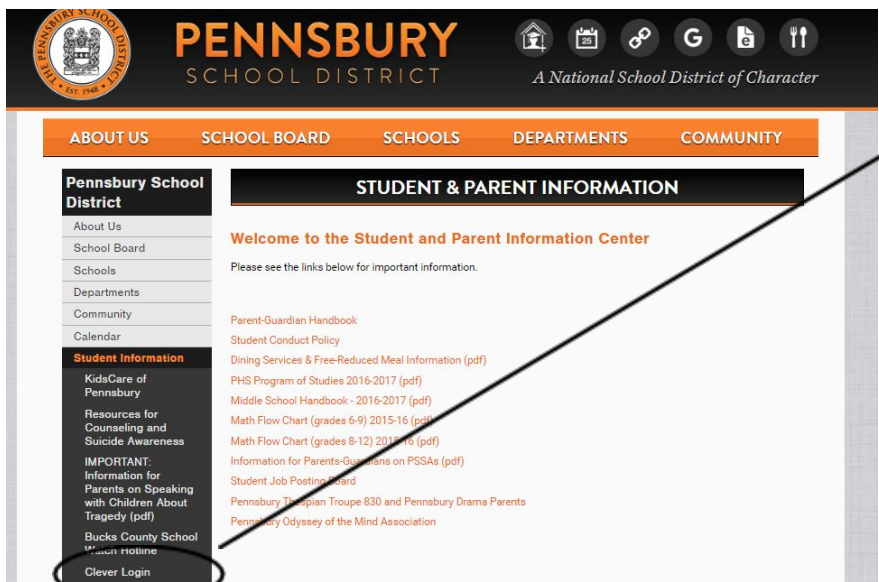

eACCESSING CLEVER FROM A DISTRICT LAPTOP OR HOME COMPUTER FOR STUDENTS

Have students log into the laptop and access the Clever Login link. You can find this on the Pennsbury District Website www.pennsburyisd.org under Student and Parent Information.

Student & Parent Information

Clever is still under QUICK LINKS

Have K, 1st and 2nd grade students click the QR sample code if the computer has a camera.

ALLOW the camera on your laptop or home computer.

Hold the badge up to the camera.