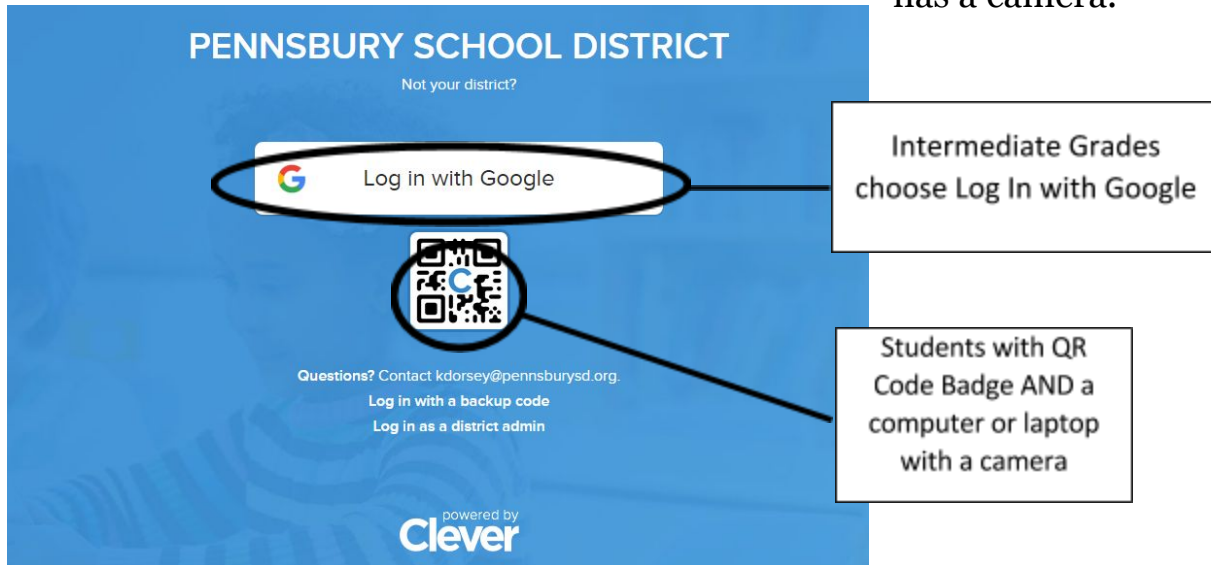

eACCESSING CLEVER FROM A DISTRICT LAPTOP OR HOME COMPUTER FOR STUDENTS

Have students log into the laptop and access the Clever Login link. You can find this on the Pennsbury District Website www.pennsburyisd.org under Student and Parent Information.

Student & Parent Information

Clever is still under QUICK LINKS

Have K, 1st and 2nd grade students click the QR sample code if the computer has a camera.

ALLOW the camera on your laptop or home computer.

Hold the badge up to the camera.